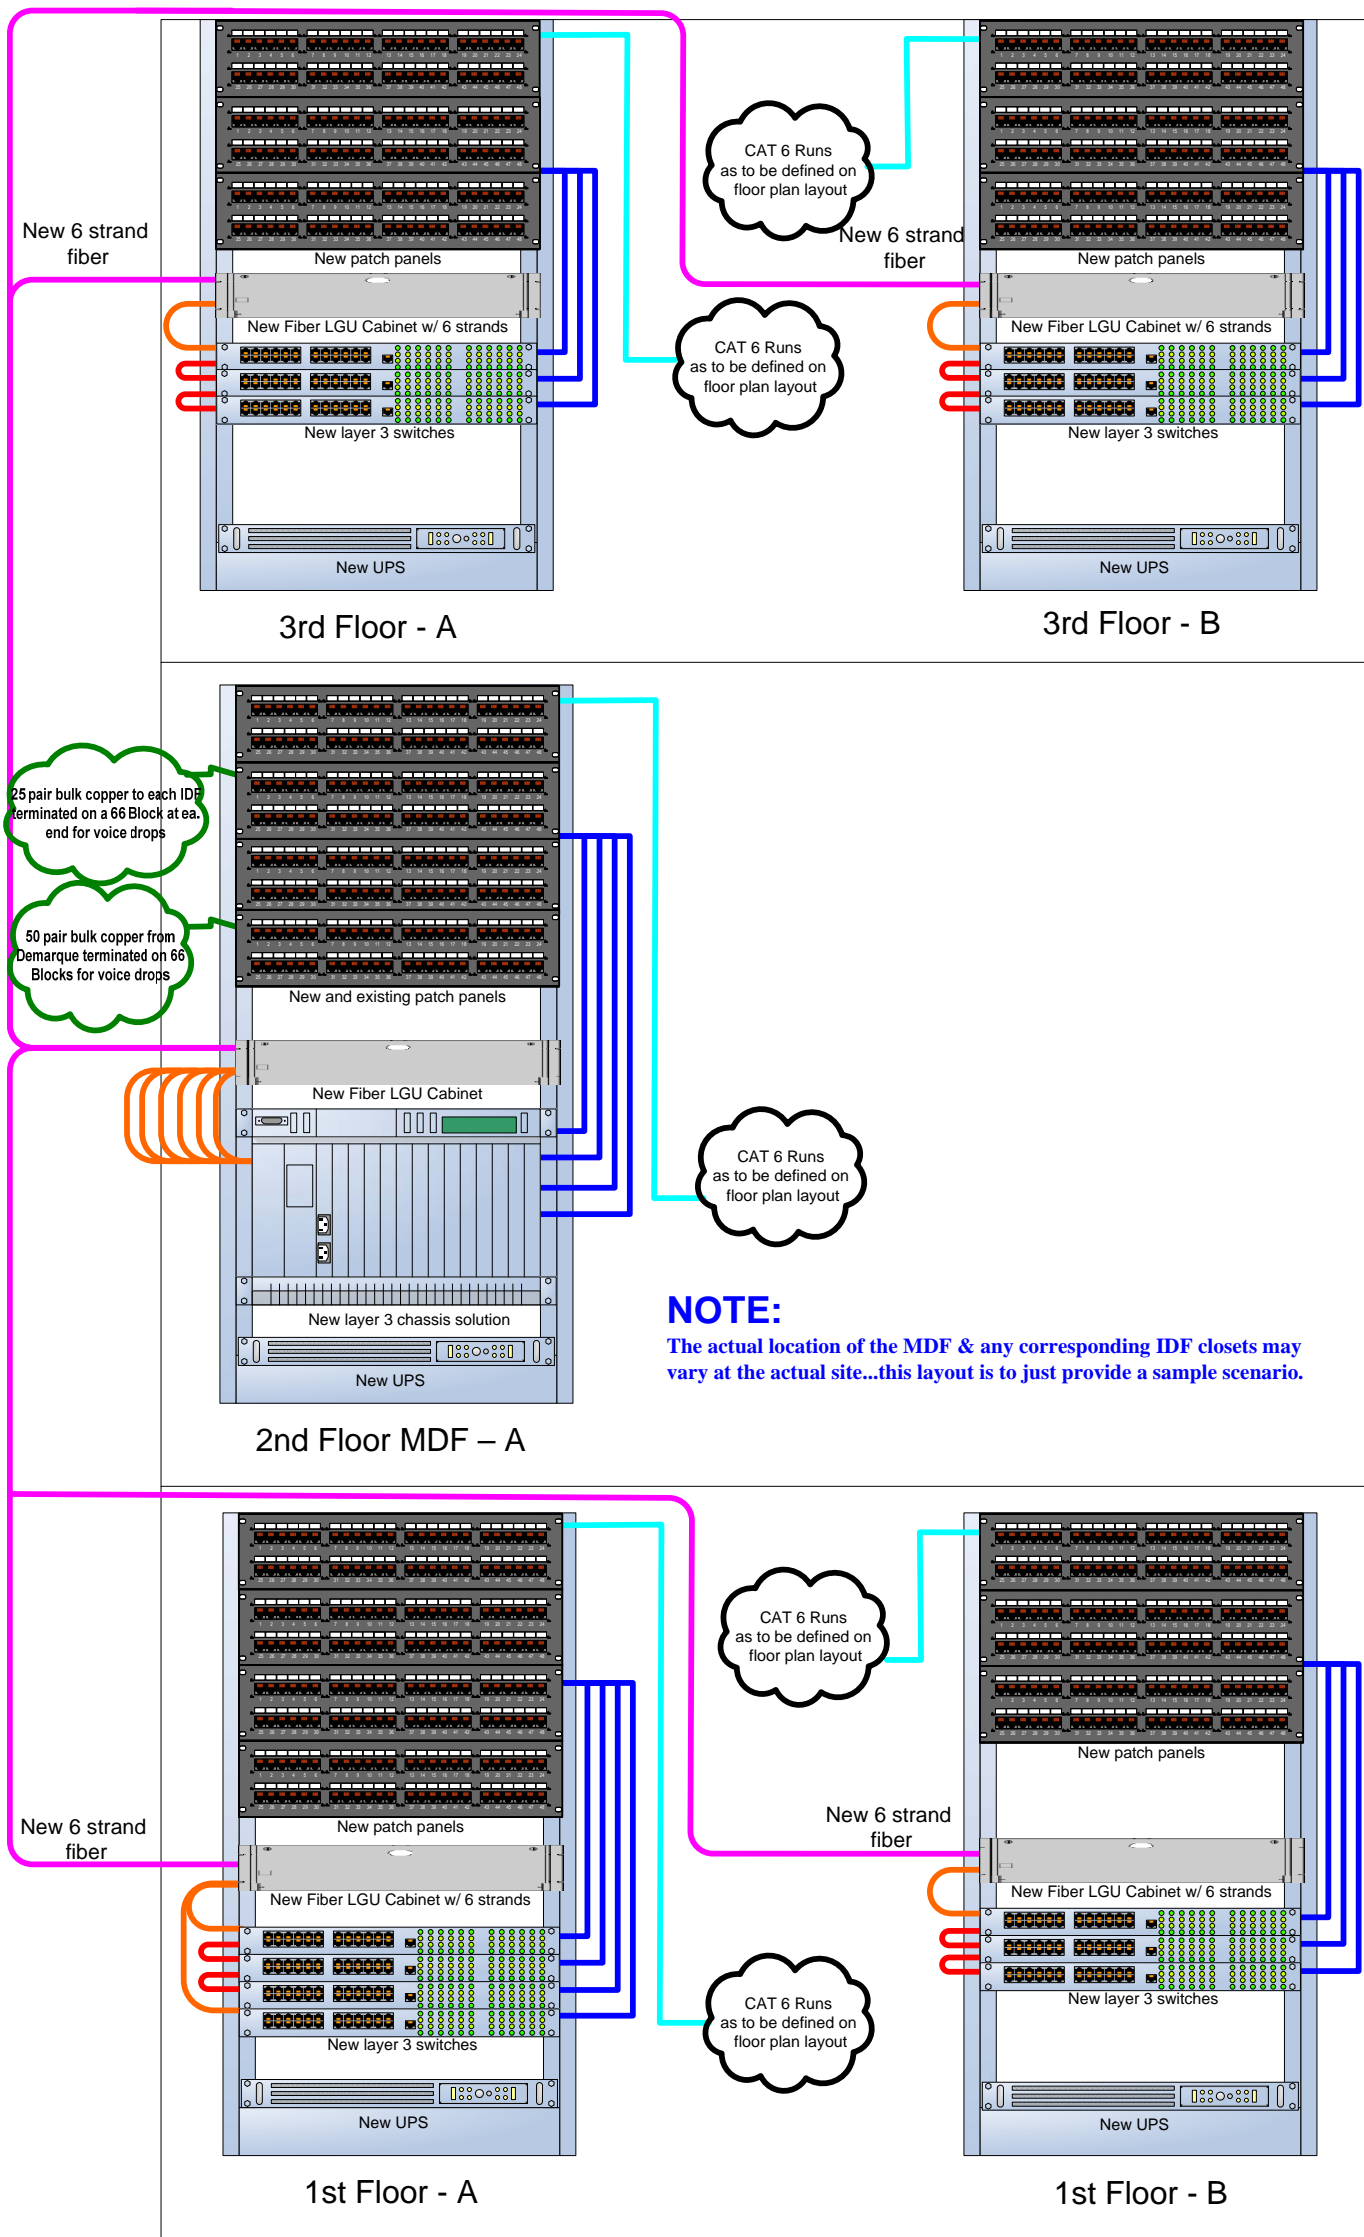

URBAN LEAGUE OF PITTSBURGH CHARTER SCHOOL - Sample Riser Scenario

*NOTE: The following Network layout is meant to display the network scheme...and not actual network plan/layout to be installed. Please note that equipment will be provided to the cabling contractor at time of completion of job for connectivity and cabling management portion of this project The drawing is not to scale.

Cabling Legend

- Red CAT 6 Uplink Cable
- Blue CAT 6 Patch Cables
- 12 Strand Fiber Run
- Orange Fiber Patch Cables
- CAT 6 Run