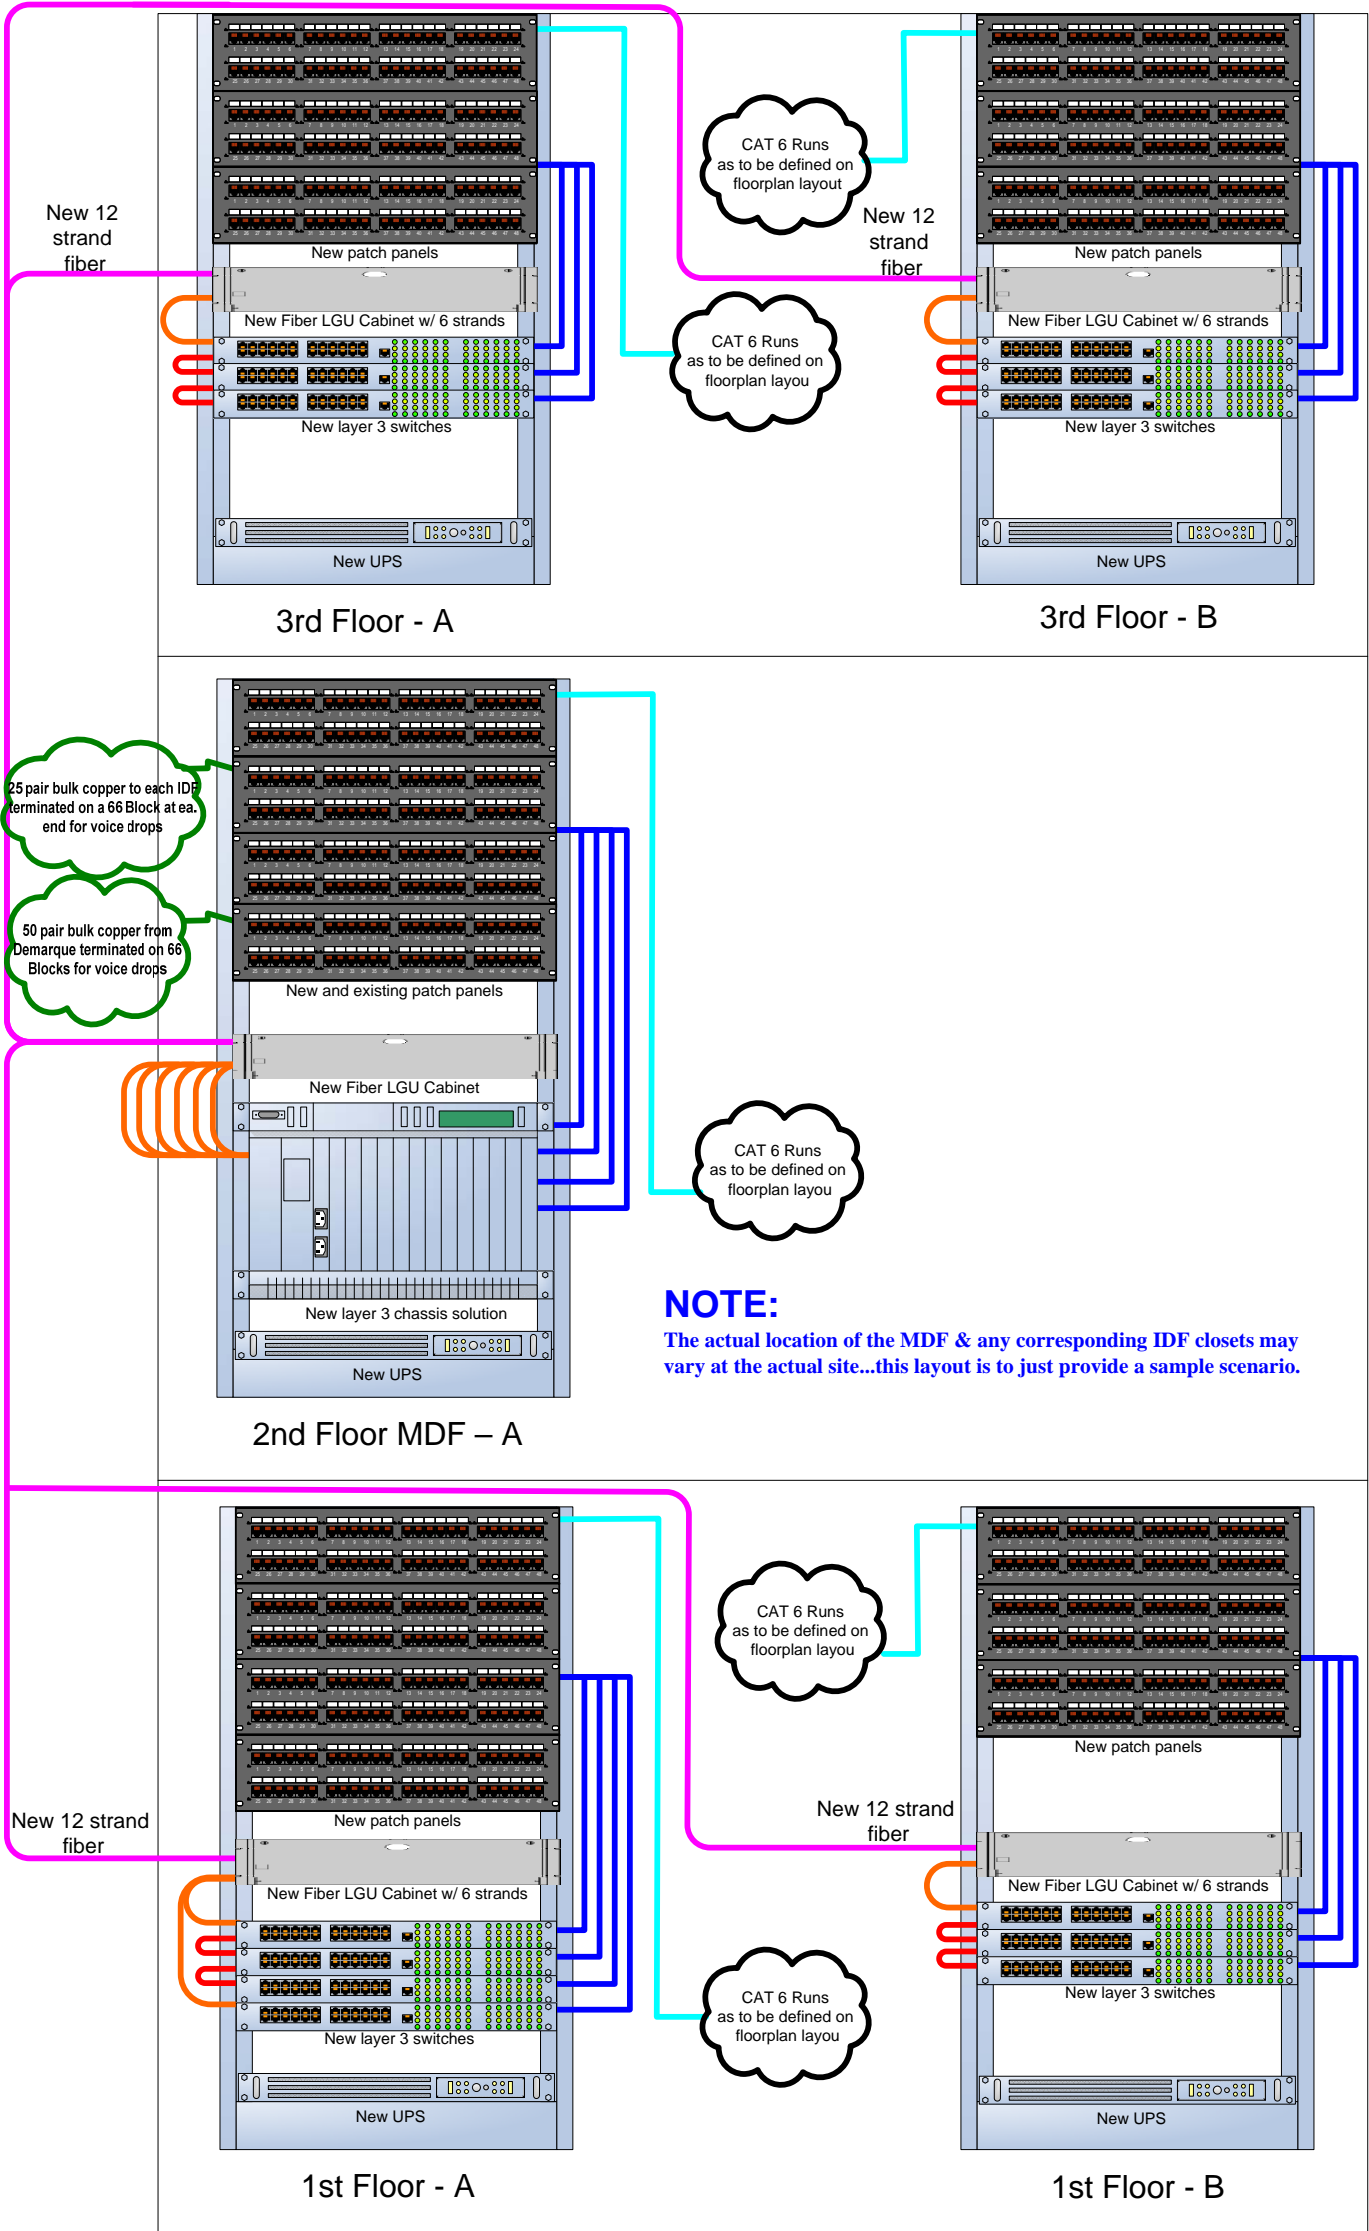

PROPEL Charter Schools – BRADDOCK HILLS  
Sample Riser Scenario

\*NOTE: The following Network layout is meant to display the network scheme...and not actual network plan/layout to be installed. Please note that equipment will be provided to the cabling contractor at time of completion of job for connectivity and cabling management portion of this project. The drawing is not to scale.

**NOTE:**

The actual location of the MDF & any corresponding IDF closets may vary at the actual site...this layout is to just provide a sample scenario.

**Cabling Legend**

- Red CAT 6 Uplink Cable
- Blue CAT 6 Patch Cables
- 12 Strand Fiber Run
- Orange Fiber Patch Cables
- CAT 6 Run