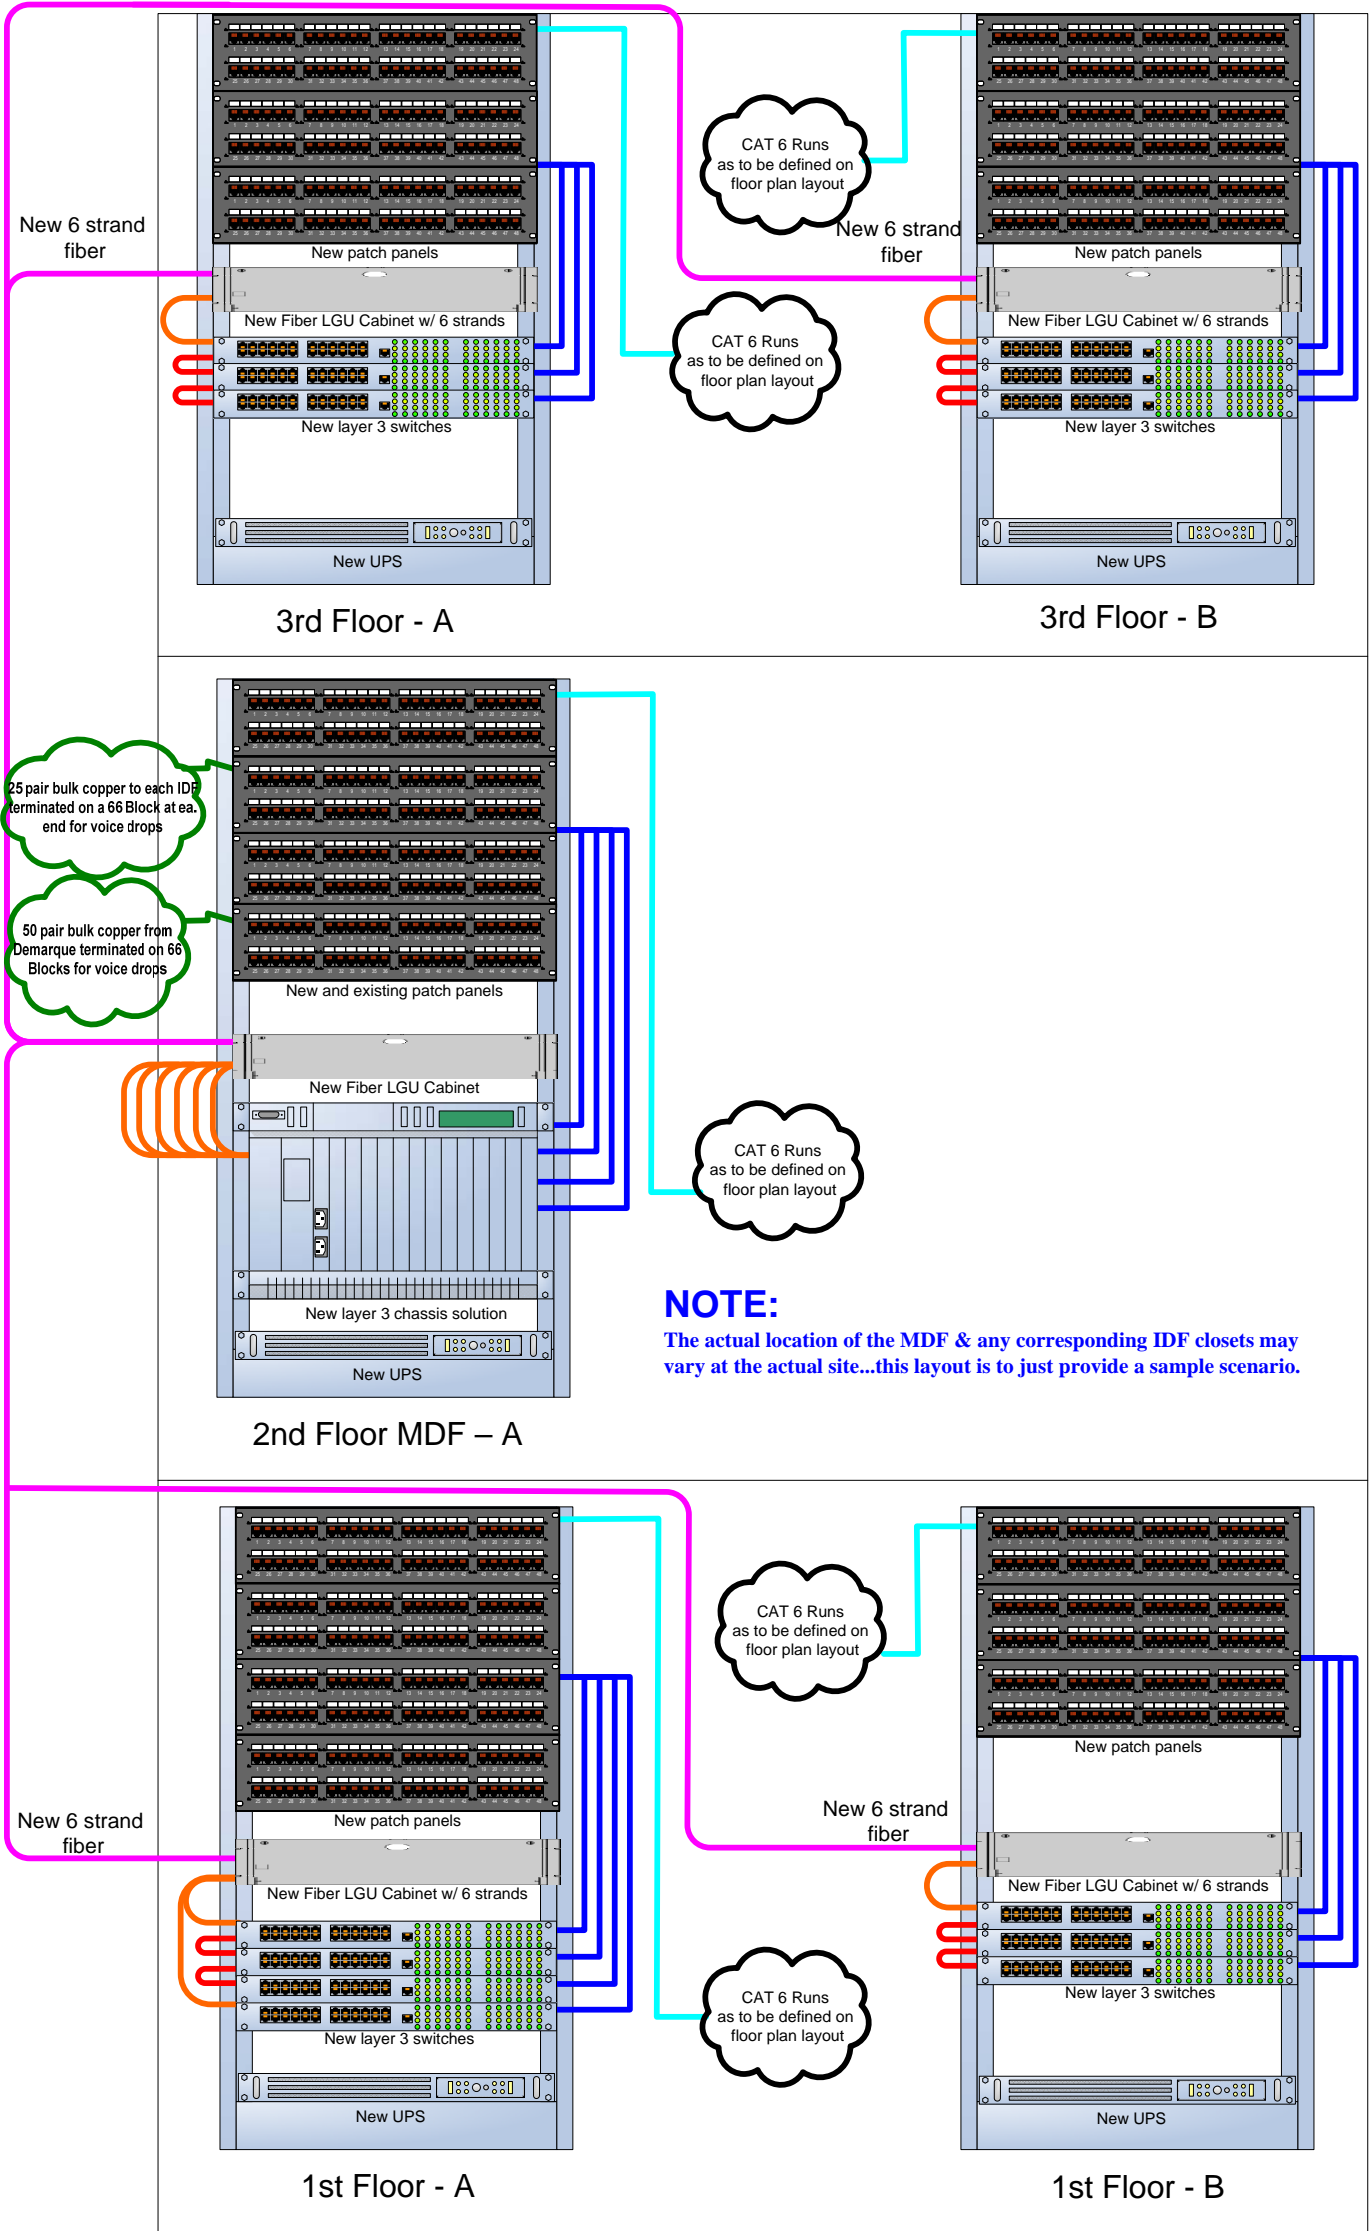

*NOTE: The following Network layout is meant to display the network scheme...and not actual network plan/layout to be installed. Please note that equipment will be provided to the cabling contractor at time of completion of job for connectivity and cabling management portion of this project. The drawing is not to scale.

NOTE:

The actual location of the MDF & any corresponding IDF closets may vary at the actual site...this layout is to just provide a sample scenario.

Cabling Legend

- Red CAT 6 Uplink Cable
- Blue CAT 6 Patch Cables
- 12 Strand Fiber Run
- Orange Fiber Patch Cables
- CAT 6 Run