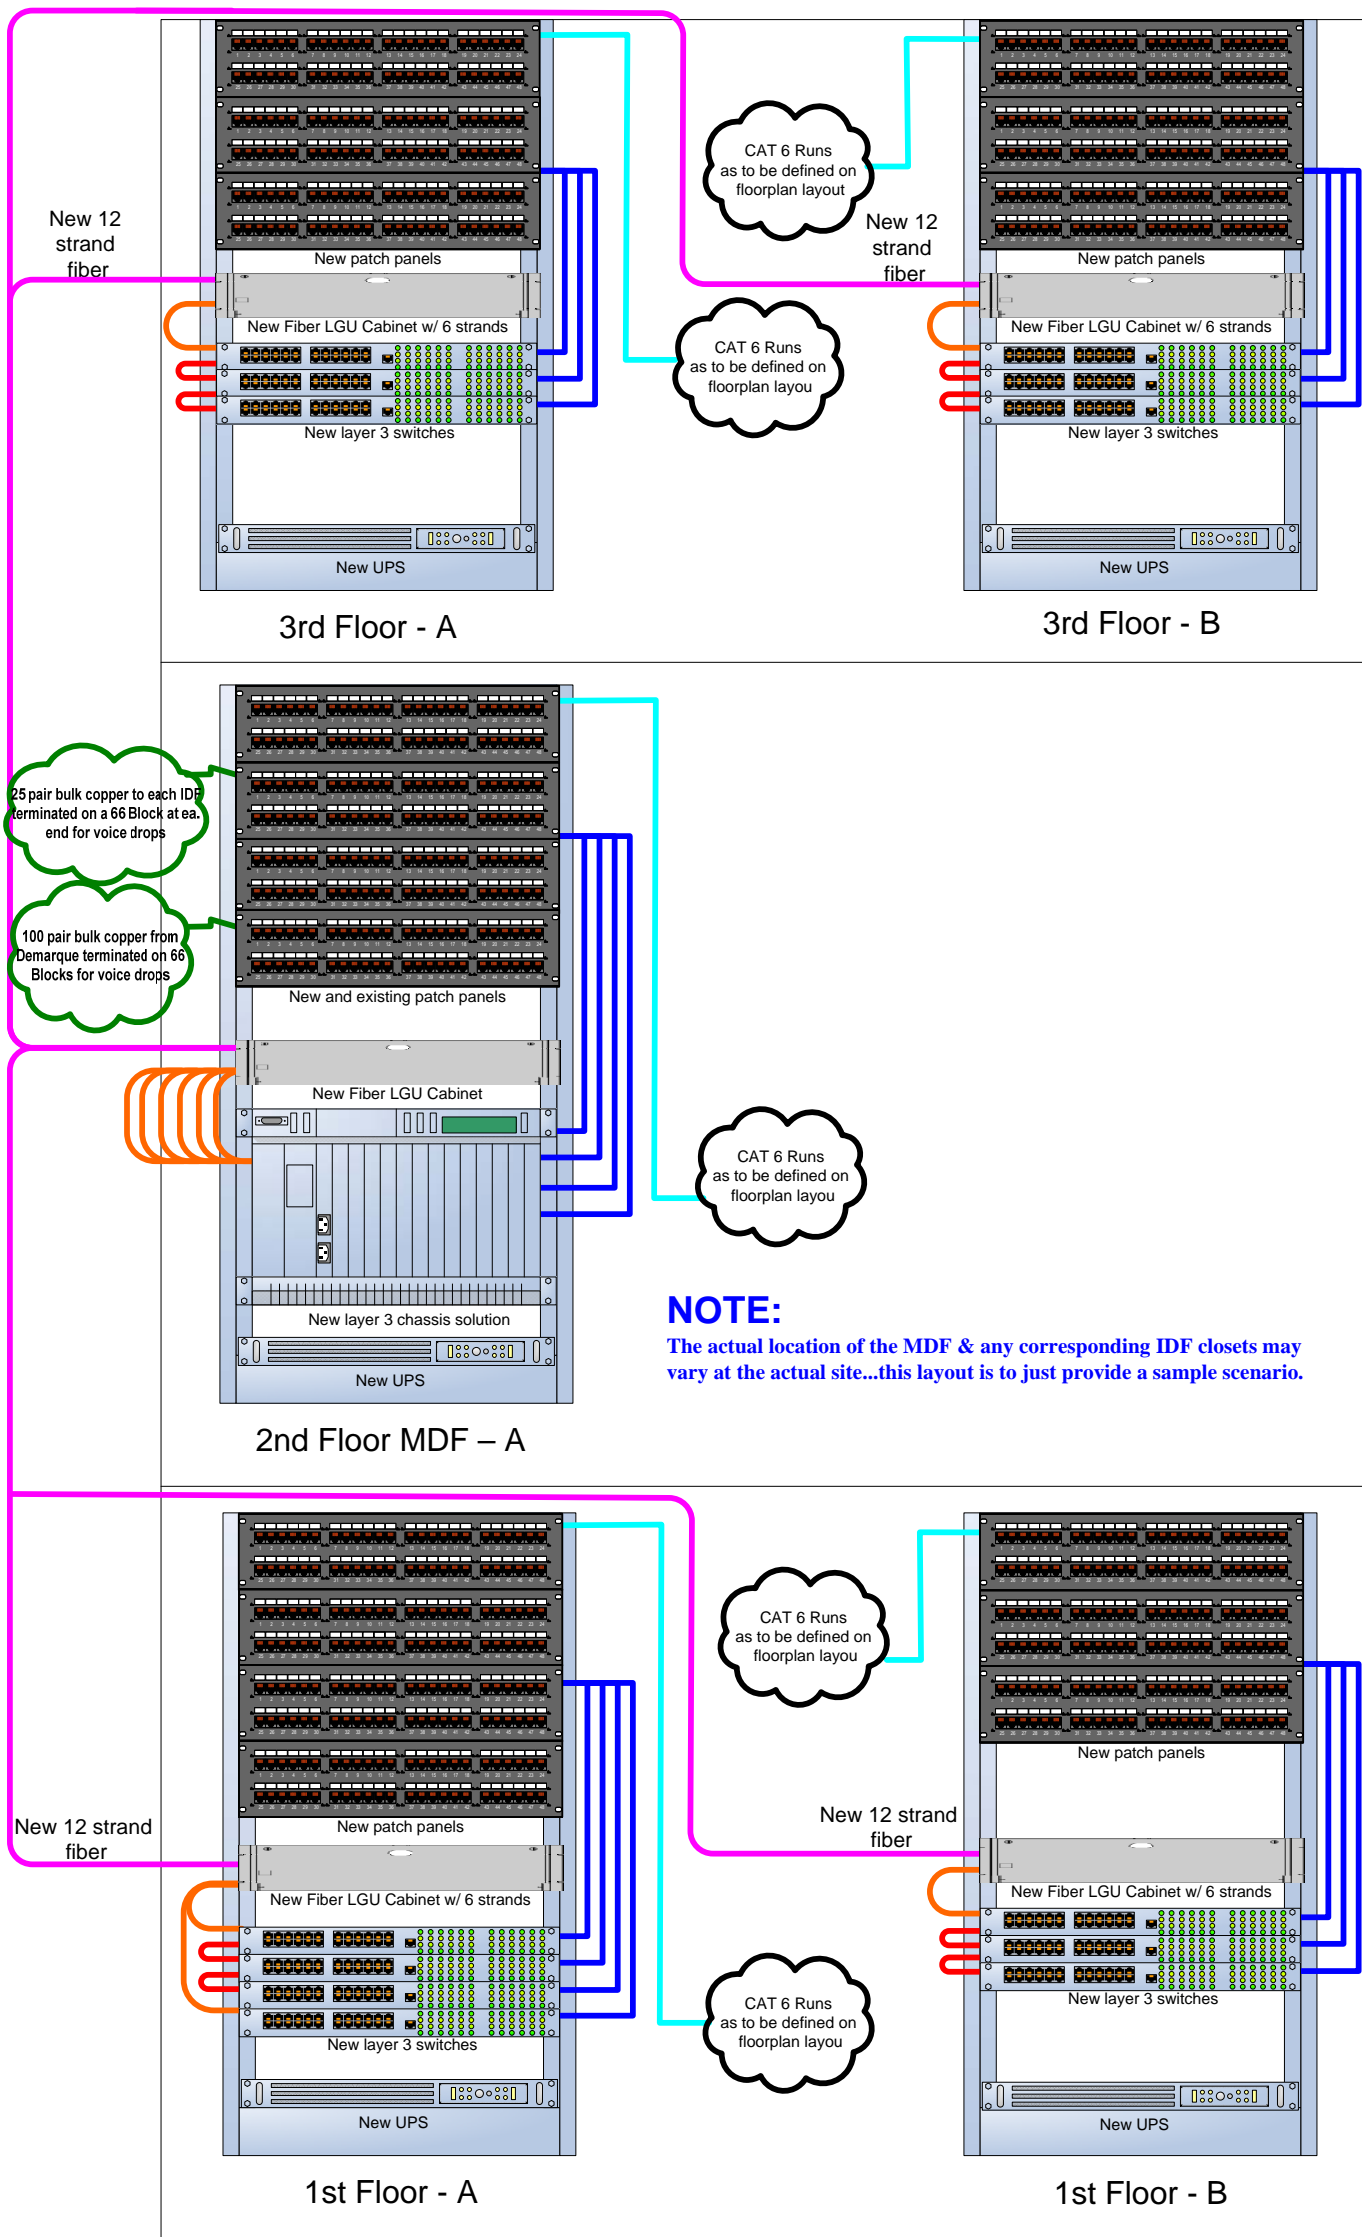

Mastery Charter Schools – (Site TBD at later date)  
Sample Riser Scenario

\*NOTE: The following Network layout is meant to display the network scheme...and not actual network plan/layout to be installed. Please note that equipment will be provided to the cabling contractor at time of completion of job for connectivity and cabling management portion of this project. The drawing is not to scale.

**NOTE:**  
The actual location of the MDF & any corresponding IDF closets may vary at the actual site...this layout is to just provide a sample scenario.