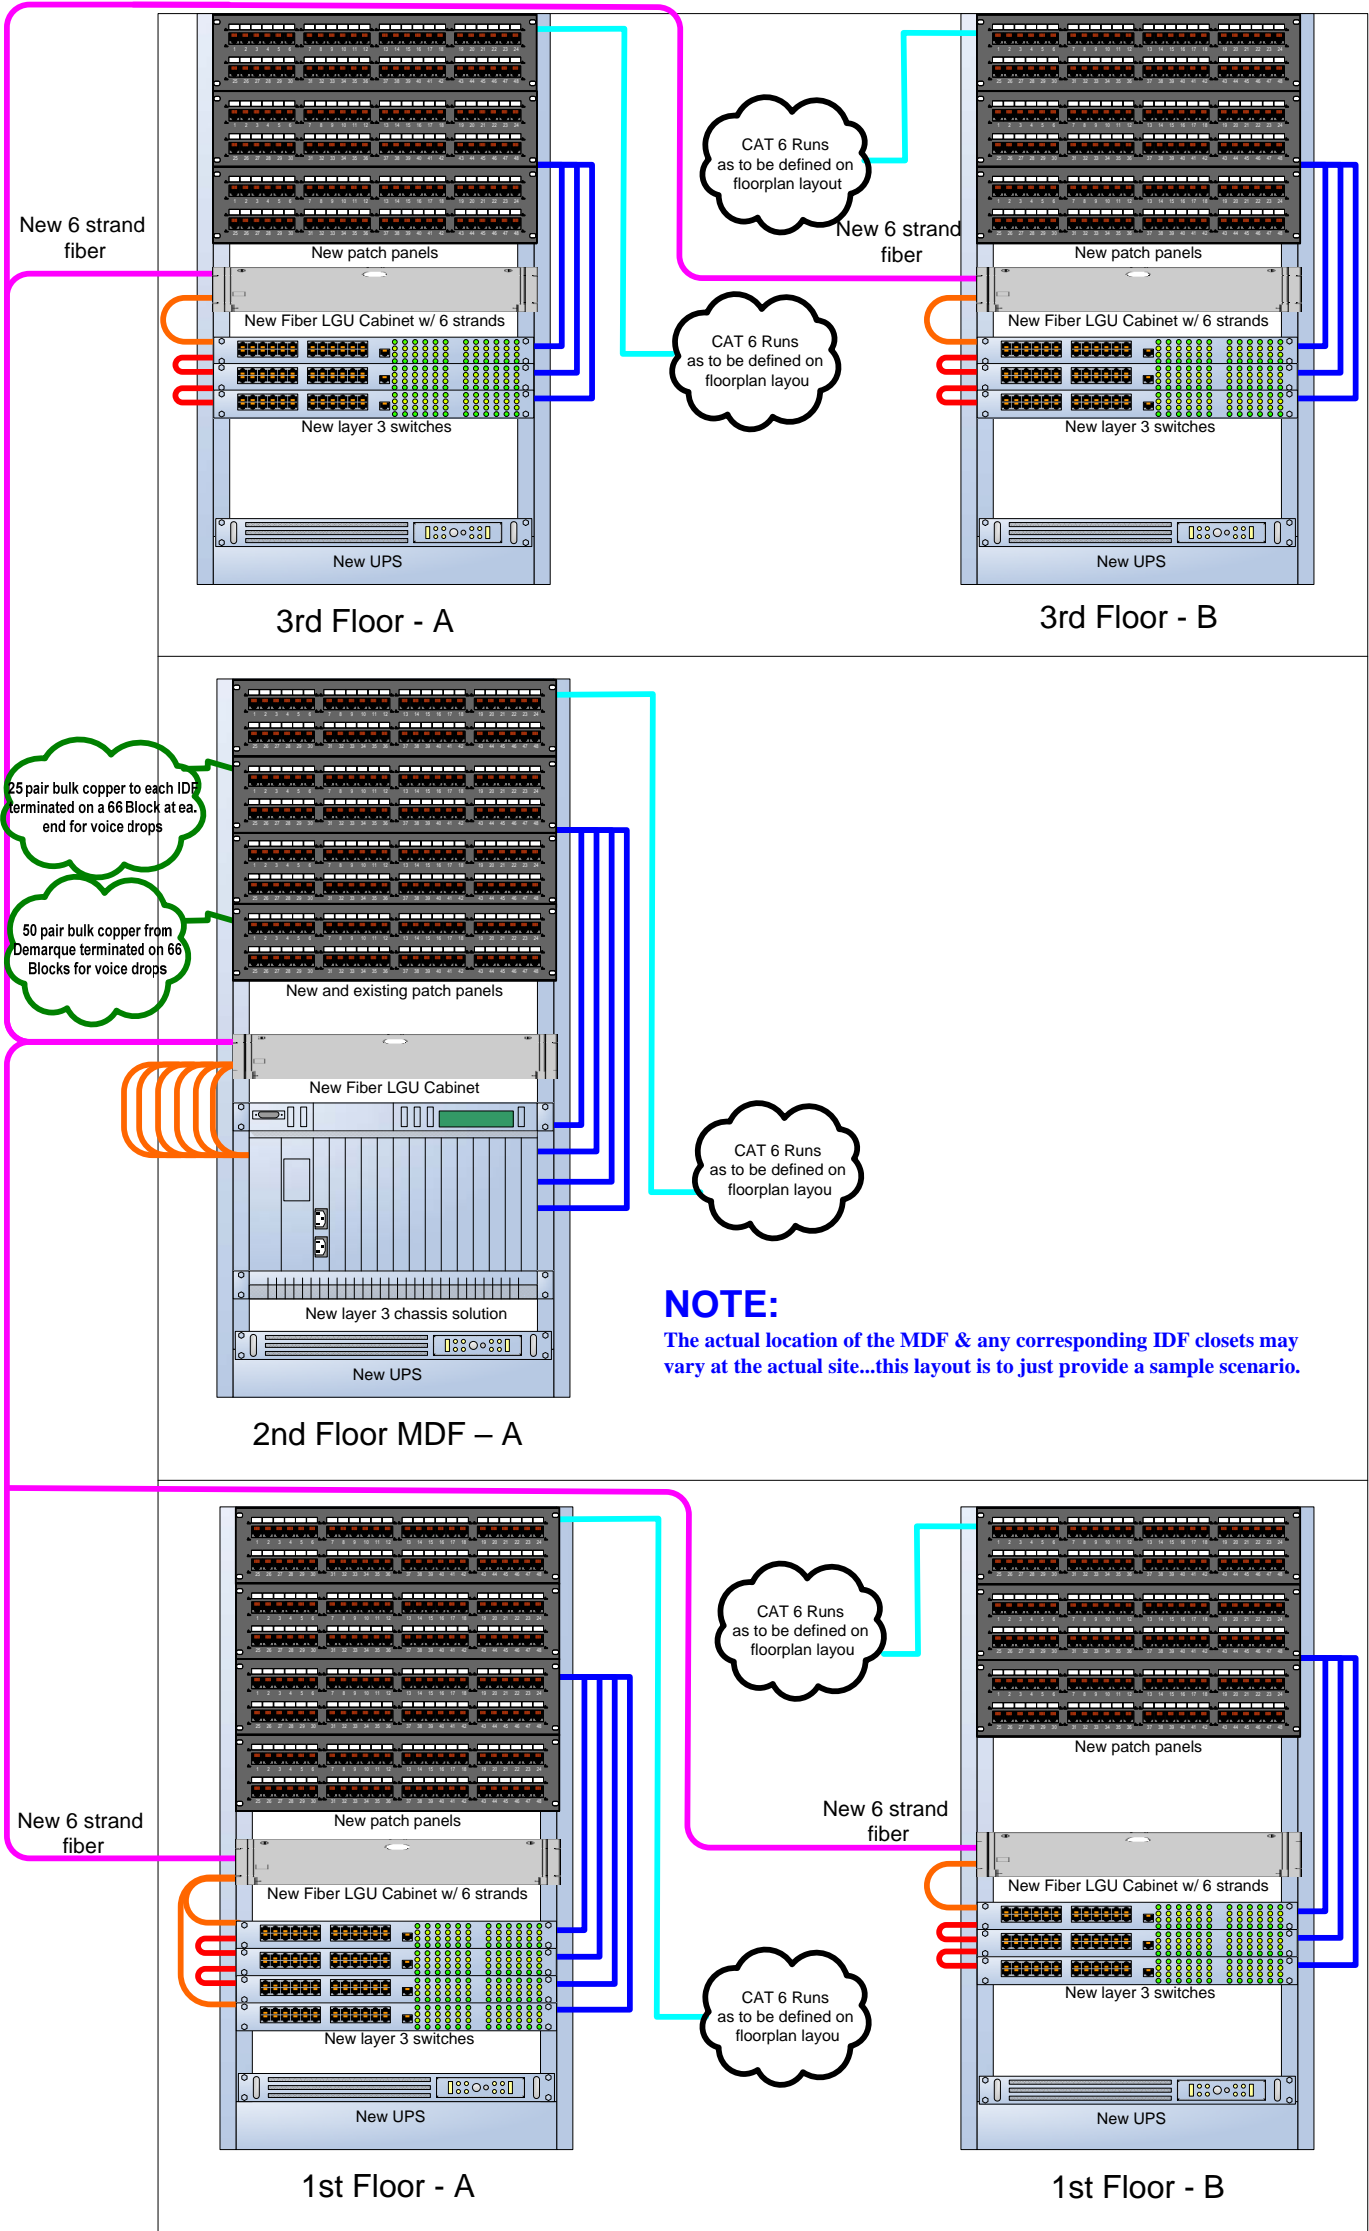

\*NOTE: The following Network layout is meant to display the network scheme...and not actual network plan/layout to be installed. Please note that equipment will be provided to the cabling contractor at time of completion of job for connectivity and cabling management portion of this project. The drawing is not to scale.

**NOTE:**

The actual location of the MDF & any corresponding IDF closets may vary at the actual site...this layout is to just provide a sample scenario.

**Cabling Legend**

- Red CAT 6 Uplink Cable
- Blue CAT 6 Patch Cables
- 12 Strand Fiber Run
- Orange Fiber Patch Cables
- CAT 6 Run