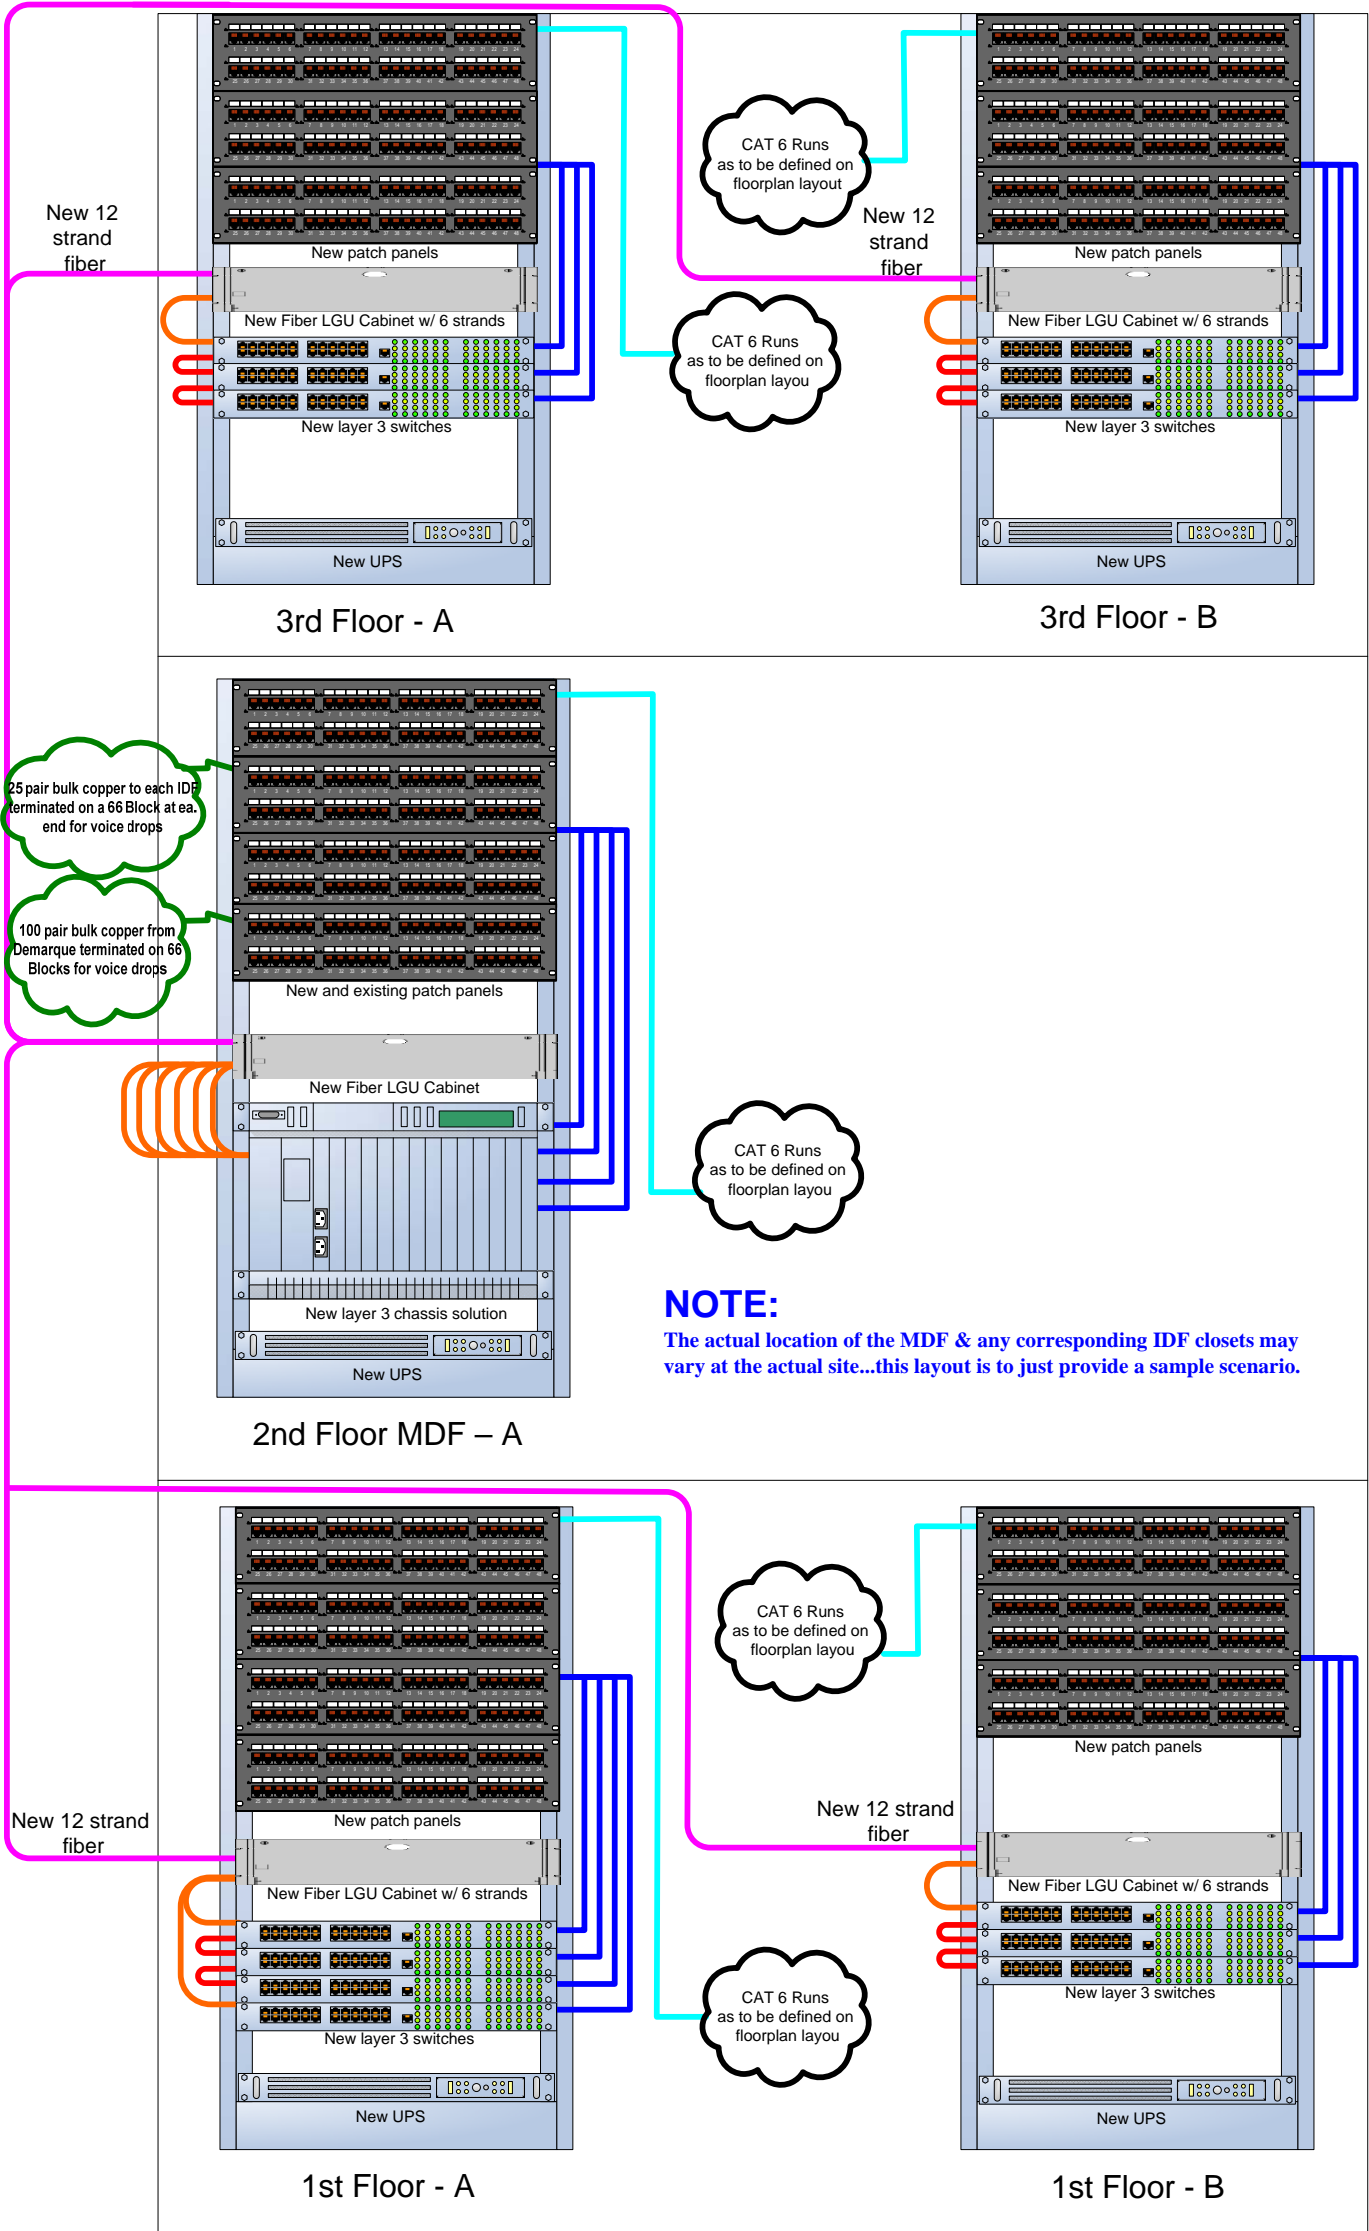

LEADERSHIP LEARNING – (Site TBD at later date)
Sample Riser Scenario

*NOTE: The following Network layout is meant to display the network scheme...and not actual network plan/layout to be installed. Please note that equipment will be provided to the cabling contractor at time of completion of job for connectivity and cabling management portion of this project. The drawing is not to scale.

NOTE:

The actual location of the MDF & any corresponding IDF closets may vary at the actual site...this layout is to just provide a sample scenario.

Cabling Legend

- Red CAT 6 Uplink Cable
- Blue CAT 6 Patch Cables
- 12 Strand Fiber Run
- Orange Fiber Patch Cables
- CAT 6 Run