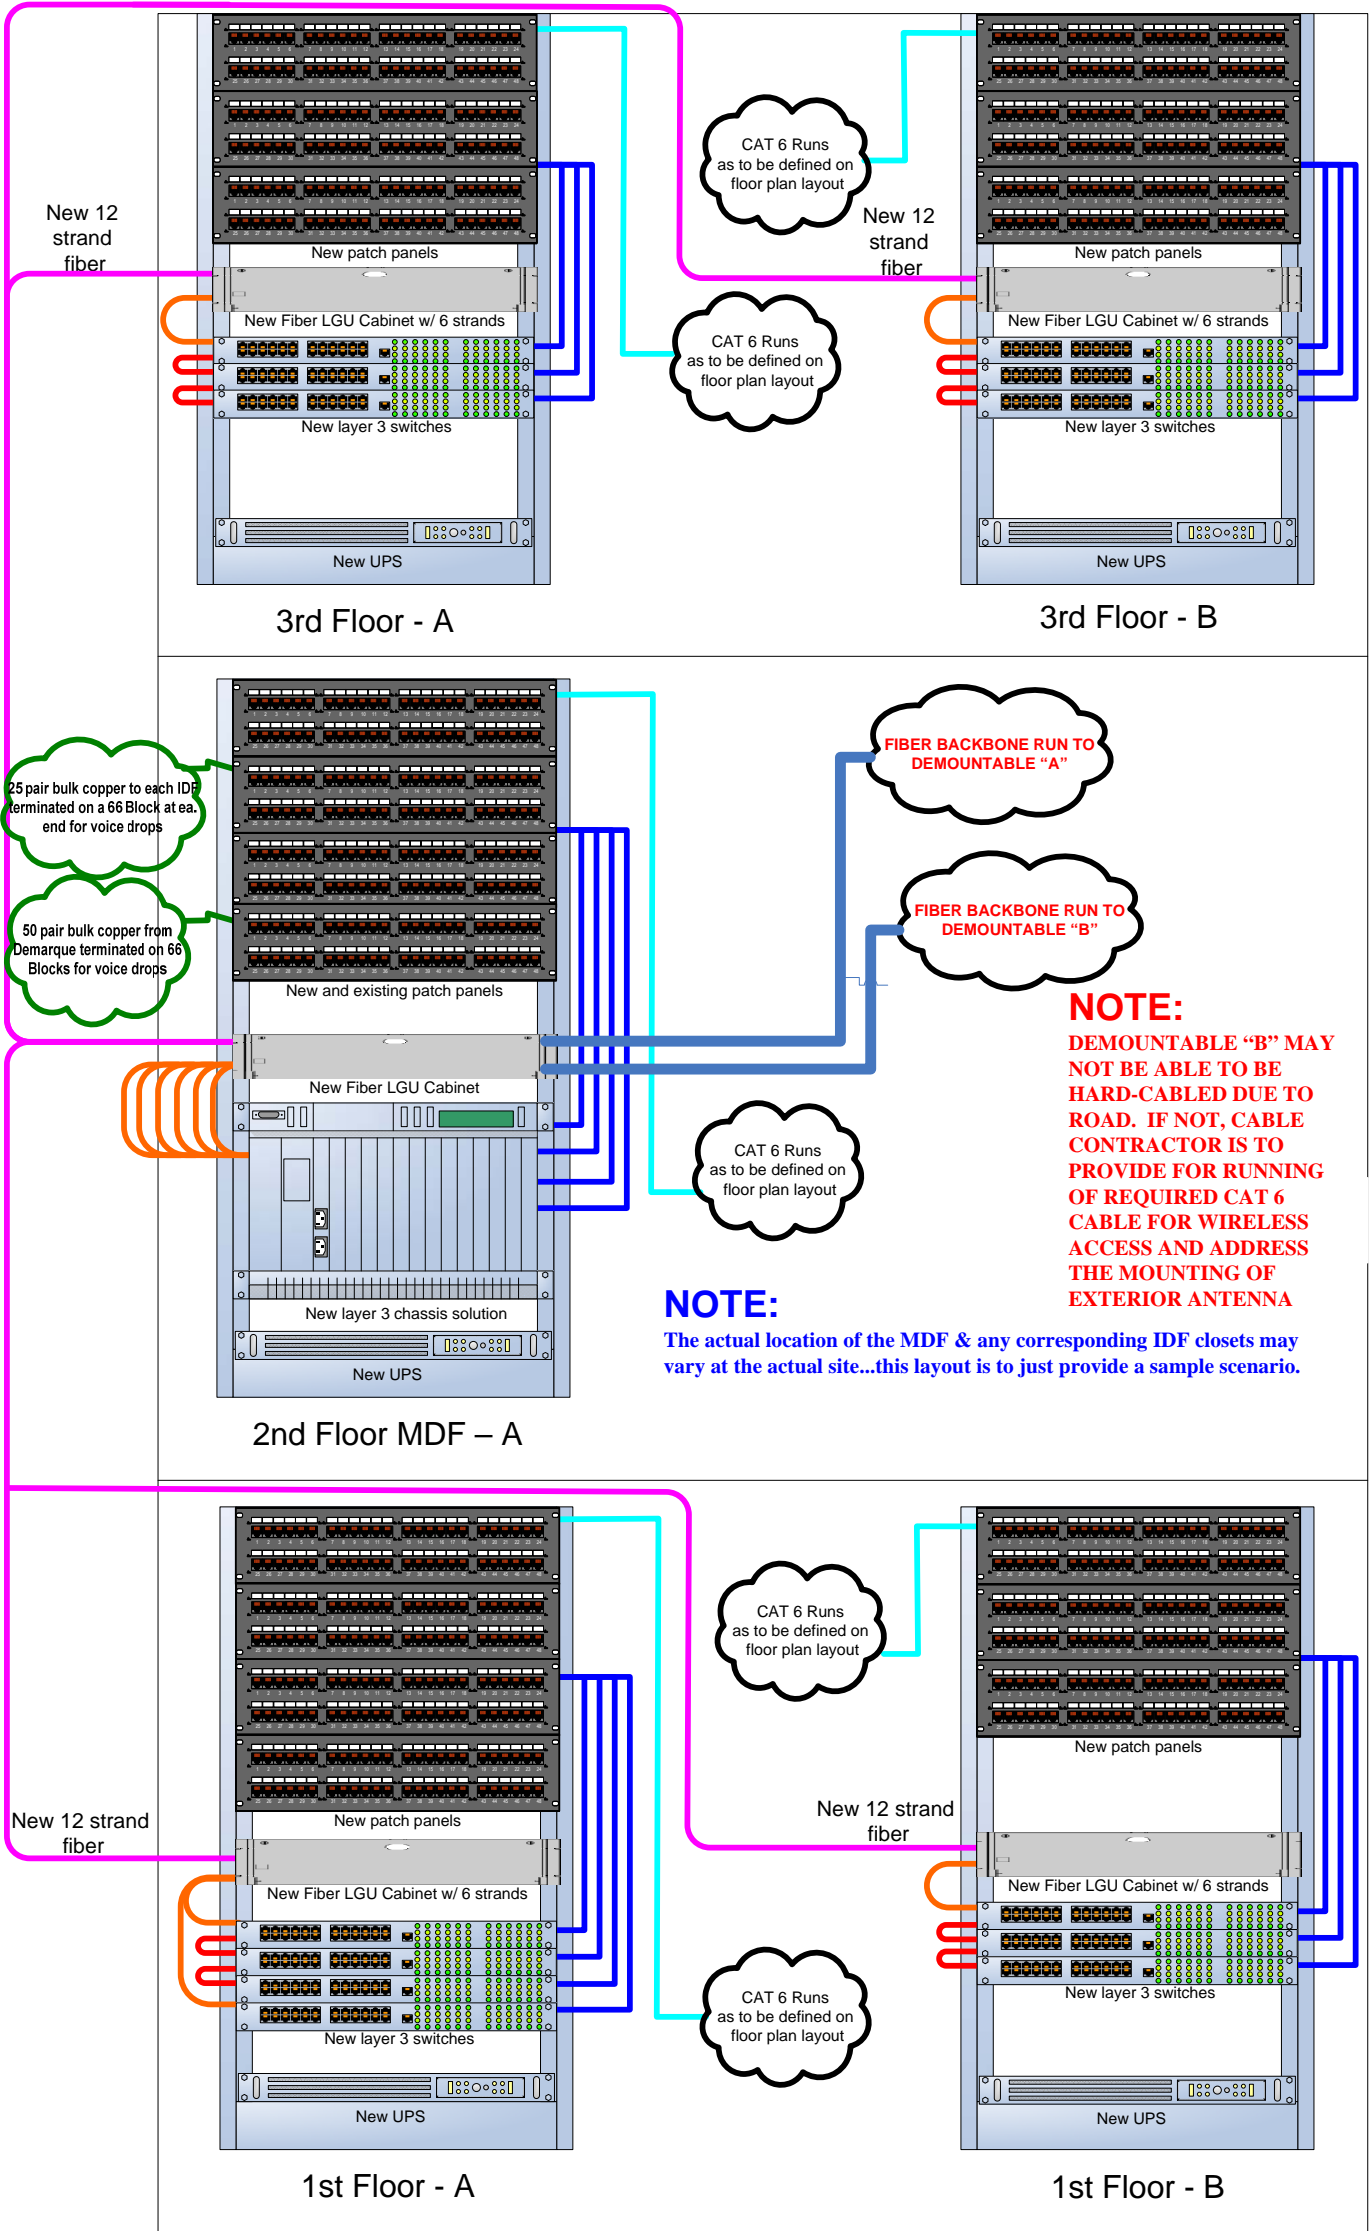

**LINCOLN LEADERSHIP - Sample Riser Scenario**

\*NOTE: The following Network layout is meant to display the network scheme...and not actual network plan/layout to be installed. Please note that equipment will be provided to the cabling contractor at time of completion of job for connectivity and cabling management portion of this project The drawing is not to scale.

**NOTE:**  
The actual location of the MDF & any corresponding IDF closets may vary at the actual site...this layout is to just provide a sample scenario.

**Cabling Legend**

	Red CAT 6 Uplink Cable
	Blue CAT 6 Patch Cables
	12 Strand Fiber Run
	Orange Fiber Patch Cables
	CAT 6 Run